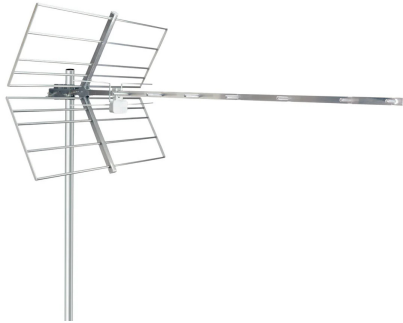

TAU15/45 5G

UHF Aerials

UHF band Yagi aerial complete with F connector, tube reflectors and 5G and 4G LTE filter.

Technical Chars

- Pre-assembled and easy to install.
- **Particular mechanical robustness** due to the use of 8mm extruded aluminium tubes and fastening the reflectors and mast bracket with bolt and wingnut.
- **Geometrical distribution** in the UHF model of the director dipoles **redesigned** to filter 5G and 4G LTE signals.
- **White colour aerial.**

TAU15/45 5G		
Code		213107
Elements		7
Band		UHF
Channel		E21-E48
Bandwidth	MHz	470-694
Gain	dBi	15
Front/Back ratio	dB	33
Return loss	dB	-15
Beam width (3dB)	°	±24
Wind load 120Km/h 729N/m ²	Kg (N)	3.2 (31.4)
Connector		F
Impedence	Ohm	75
Max mast diameter	mm	60
Dimensions	cm	117 x 58
Accessories		
Horizontal polarization		Included
Horizontal polarization tilt adjustment		Included
Vertical polarization		Included
Vertical polarization tilt adjustment		Included
Auxiliary boom		-